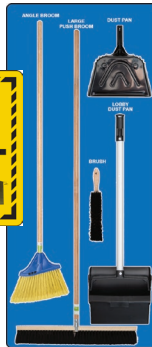

PSP001
Aisle Marking Signs