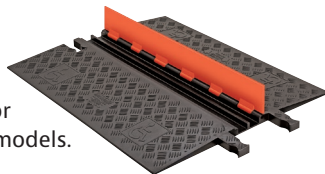

Cable Protectors

Cover power cords and cables to reduce tripping hazards and protect from damage. Available in hinged-lid or drop-over styles, and ADA-compliant models.

- GD1X75-ST-O/B Low-Profile Guard Dog® Cable Protector, 1 channel, orange/black ▲
- GD5X125-ADA-O/B Guard Dog® General Purpose Cable Protector, ADA, 5 channel, orange/black ▲
- FL2X1.75-O FastLane® Drop-Over Cable Protector, 2 x 1.75" channels, orange ▲