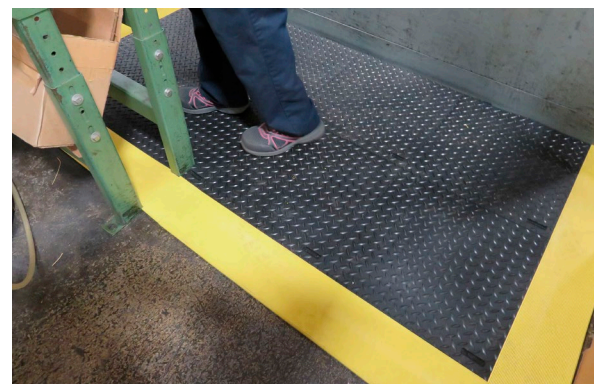

570/571 De-Flex